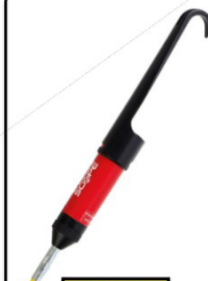

Designed for Professionals

T5600

WHAT'S IN THE KIT?

T5600 MIGHTY SCOPE - WIRELESS INSPECTION CAMERA

PADDED EVA CASE (ETHYLENE VINYL ACETATE)
STORAGE FOR THE CAMERA & ALL ACCESSORIES

T5600
MIGHTY SCOPE CAMERA

USB-C CHARGING CABLE
CHARGING CABLE

Designed for Professionals

T5600

WHAT'S IN THE KIT?

T5600 MIGHTY SCOPE - WIRELESS INSPECTION CAMERA

FLEXIBLE GOOSE NECK
MULTI ANGLE VIEWING

MAGNETIC FRONT HOOK
CONNECTS TO FERROUS METAL OBJECTS

FRONT HOOK
HOOKS CABLES OR OBJECTS

THREAD ADAPTORS (MALE & FEMALE) COLLAR & SPARE O RINGS
ADAPTORS ALLOW CONNECTION WITH ALL 1/4" RODS

Designed for Professionals

T5600

WHAT'S IN THE KIT?

STANDARD ROD FITMENT

RARE EARTH MAGNETIC HOOK

FRONT HOOK

FLEXIBLE GOOSE NECK

THE C.K. T5600 MIGHTY SCOPE WIRELESS INSPECTION CAMERA IS IDEAL FOR THE END USER NEEDING TO INSPECT, PHOTOGRAPH OR RECORD VIDEO IN LOCATIONS WITH LIMITED ACCESS