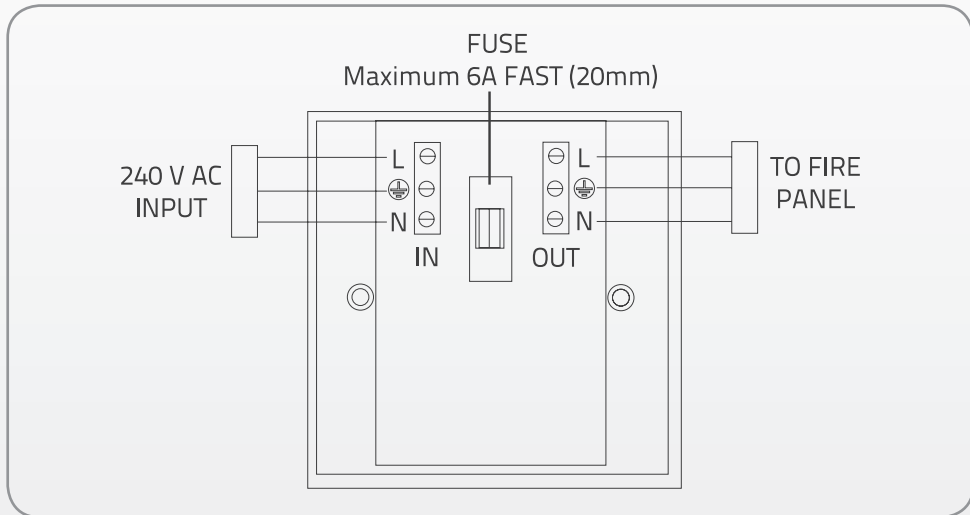

### Function

- To comply with BS5839 Part1
- Isolates the mains voltage supply to the fire system
- Enables safety for maintenance and offers protection against tamper
- Both the live and neutral supply is switched
- When in the 'OFF' position the fuse is disconnected from the mains supply
- The key is removable in both ON and OFF positions