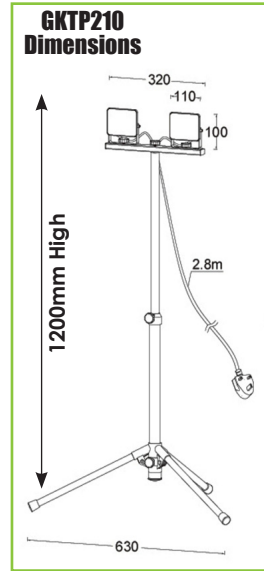

Work Light Range IP65 Tripods - 240V

- + Choice of 2 x 10W or 2 x 20W fittings
- + Heavy Duty Aluminium body with tempered glass diffuser
- + Ideal work light for electricians, decorators etc
- + 5 Year Guarantee,

	GKTP210	GKTP220
Product Finish	Yellow	Yellow
Barcode	5012739653728	5012739653735
Wattage	2 x 10W	2 x 20W
Voltage	240V AC ~ 50/60Hz	240V AC ~ 50/60Hz
Lumens	1600	3200
Colour Temperature	5,000K	5,000K
Class Type	1	1
IP Rating	IP65	IP65
CRI	80	80
No of LEDs	30	56
Operating Temperature	-20°C to 50°C	-20°C to 50°C
Product Weight (nett)	2076g	2171g
Packed Weight (gross)	2276g	2471g
Main Housing Material	Heavy Duty Aluminium Body with Tempered Glass Diffuser	Heavy Duty Aluminium Body with Tempered Glass Diffuser
Guarantee	5 Years	5 Years
Conforms To	BS EN 60598	BS EN 60598