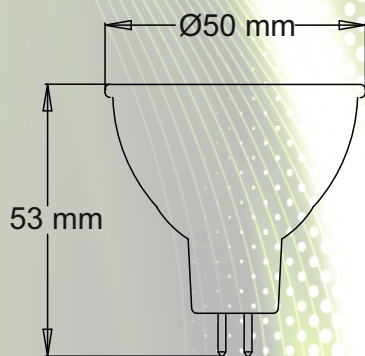

LED LITE™
Energy Saving LED

Eco 7W LED MR16 Lamps

LTMR7

The Eco MR16 LED Lamps are exactly the same size as traditional MR16 halogen lamps, so you can directly replace your older, inefficient lamps. Suitable for indoor or outdoor use in spotlights or downlighters.

DIMENSIONS:

SPECIFICATIONS:

- Input: 12V AC
- Power: 7W
- LED Type: SMD LED
- Colour Temperature & Lumen Output:
 - LTMR7WW:** Warm White 3000k - 540lm
 - LTMR7NW:** Neutral White 4000k - 550lm
 - LTMR7DL:** Daylight 6500k - 600lm
- Base: MR16
- Beam Angle: 45°
- Driver: External(not included)
- Housing: Aluminium+PA Mixed
- Compatible with most electronic transformers
- Dimmable only using Varilight V-Pro dimmer and Varilight YT-50 transformer