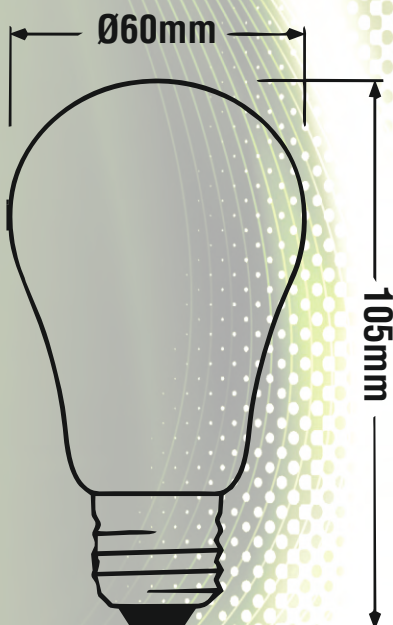

#### Dimensions:

#### Features:

- Voltage: 220-240 V/AC 50Hz
- Power: 8W
- Lumen Output: 800lm
- CRI>80
- Beam Angle: 360°
- Dimmable
- Direct replacement for standard 80W incandescent lamps
- Materials: Aluminium + Glass (Clear)
- Base type: E27 / B22
- Operating temperature: -20° to +40° Celsius
- Low power consumption
- No mercury, No radiation, No UV
- Life span: 20,000 hours.
- Warranty: 2 years.
- CE/ROHS Certifications