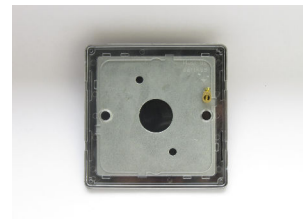

10 YEAR GUARANTEE

BRITISH MADE