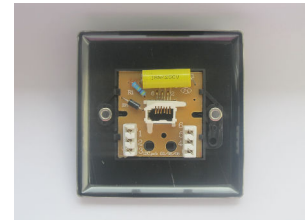

Data Sheet

Product Code: XITMB

Product Description: 1-Gang Telephone Master Socket

Range: Classic

Finish: Iridium

Product Category: Telephone Socket

Insert/Knob Colour: Black Insert

Barcode: 5021575770933

Dimensions: 91x91x21mm

Faceplate Depth: 8mm

Net Weight: 96g

Gross Weight: 98g

Fixing Centres: 60.3mm

Depth from Mounting Face: 12.9mm

Recommended Back Box Depth: 16mm

Operating Voltage: N/A

Date of Issue: 06th February 2022 © Doyle & Tratt Products Ltd, Carylls Lea, Faygate, West Sussex, RH12 4SJ, United Kingdom. All rights reserved.

Product Features

- ☑ Primary telephone socket for use where BT line enters the property
- ☑ Bevelled edge faceplate