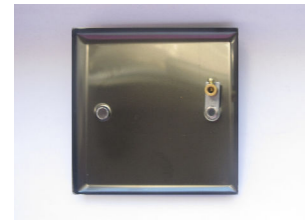

## Product Features

- ✔ Used to cover unused wall boxes
- ✔ Bevelled edge faceplate
- ✔ Comes with Iridium and Brass screws to suit Vogue and Urban collections

10 YEAR GUARANTEE

BRITISH MADE