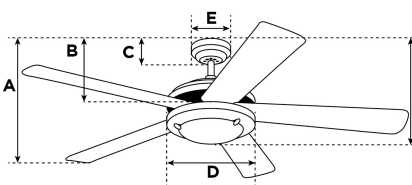

Item Number 7226440

Madeline Ceiling Fan

142 cm White Finish White Blades Opal Frosted Glass

Specifications

Size	142 cm
Blades.....	Plastic Blades (White)
Blade Pitch.....	14°
Approved Location.....	Indoor
Suggested Room Size.....	For rooms up to 36 m²
Down Rod.....	10 cm
Installation.....	Down Rod Only
Max. Ceiling Angle.....	N/A
Lead Wire.....	20 cm
Light Bulb Usage.....	Includes 24 Watt Integrated LED
Control	Remote Control Included
Motor Finish.....	White
Motor Material	Silicon Steel Motor 172mm x 15mm
Reverse Airflow.....	Yes
Noise Level.....	47 db(A)
Capacitor	Single
Weight net/gross.....	8,1 / 9,3 kg
Box Dimensions.....	28,3 x 30,5 x 73,5 cm
EAN Code.....	4895105613219

Warranty

Ceiling fans backed by our extended Warranty have a 10 year motor warranty and a 2-year warranty on all other parts.

A. Top of Canopy to Bottom of Blades	25 cm
B. Top of Canopy to Bottom of Switch House	31,9 cm
C. Top of Canopy to Bottom of Canopy	5,2 cm
D. Width of Motor Housing.....	26,3 cm
E. Width of Canopy.....	14,9 cm
F. Top of Canopy to Bottom of Glass	36,8 cm