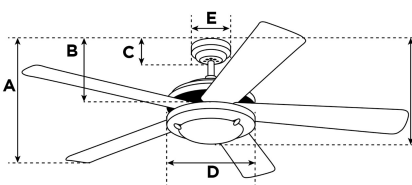

Item Number 7303840

Tristan Ceiling Fan

132 cm White Finish with Brushed Nickel Accents
Reversible (White/Light Maple) Blades Opal Frosted Glass

Specifications

| | |
|--------------------------|---|
| Size | 132 cm |
| Blades..... | Reversible Plywood Blades (White/Light Maple) |
| Blade Pitch..... | 12° |
| Approved Location..... | Indoor |
| Suggested Room Size..... | For rooms up to 20 m ² |
| Down Rod..... | 10 cm |
| Installation..... | Down Rod Only |
| Max. Ceiling Angle..... | N/A |
| Lead Wire..... | 15 cm |
| Light Bulb Usage..... | Use (2) E14 Base Lamps, 40 Watt Maximum (not included) |
| Control | Remote Control Included |
| Motor Finish..... | White with Brushed Nickel Accents |
| Motor Material | Silicon Steel Motor 144mm x 10mm |
| Reverse Airflow..... | Yes |
| Noise Level..... | 41 db(A) |
| Capacitor | Single |
| Weight net/gross..... | 5,8 / 6,8 kg |
| Box Dimensions..... | 24 x 24,6 x 63,1 cm |
| EAN Code..... | 4895105613325 |

Reversible Light Maple
Finish Blades

Energy Information

| | |
|---|-------------------------|
| Voltage (Hz)..... | 230V / 50Hz |
| Airflow Efficiency..... | 3 m ³ /Min/W |
| Electricity Use (excludes lights) | 49 Watt |
| Airflow..... | 121 m ³ /Min |
| Max rpm | 175 |
| Electricity consumption/year.. | 13.5 kWh |

Warranty

Ceiling fans backed by our extended Warranty have a 10 year motor warranty and a 2-year warranty on all other parts.

| | |
|--|---------|
| A. Top of Canopy to Bottom of Blades | 29 cm |
| B. Top of Canopy to Bottom of Switch House | 36,6 cm |
| C. Top of Canopy to Bottom of Canopy | 5,4 cm |
| D. Width of Motor Housing..... | 19,5 cm |
| E. Width of Canopy..... | 15 cm |
| F. Top of Canopy to Bottom of Glass | 36,6 cm |