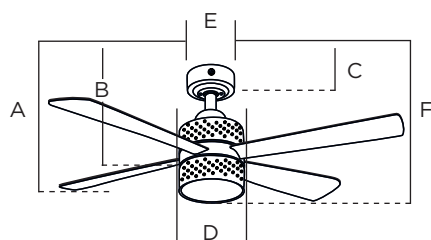

SPEC SHEET

Westinghouse Jet Plus Ceiling Fan

Item Number **7229040** ø 105 cm/42"

Design: Brushed nickel, wengue/silver blades, with three spotlights and remote control

Specifications

Operation: summer-winter use
 Room size: for rooms up to 15 sqm
 Installation: installed with a down rod
 Guarantee: 10 year extended manufacturer's warranty on the motor
 Weight net/gross: 6,4 / 7,4 kg
 Box dimension: 478 x 255 x 213 mm
 EAN Code: 4895105608031
 Voltage: 230V/50Hz

Energy Specifications

Electricity consumption/year: 16,61 kWh
 RPM: 280/230/185
 Wattage: 40/34/32
 Noise level: 50,9dB(A)
 Motor size: AC Motor 153 x 12 mm
 Lamp socket: 3 x E 14-R50, each max. 40 W (not included)
 Maximum fan flow rate: 118,11 m³/min
 Blade pitch: 14°
 Max. ceiling pitch: 8°

Wengue/
Silver

A. Top of Canopy to Bottom of Blade	18 cm
B. Top of Canopy to Bottom of Switch House	29 cm
C. Top of Canopy to Bottom of Canopy	6 cm
D. Width of Motor Housing	17 cm
E. Width of Canopy	13 cm
F. Top of Canopy to Bottom of Glass	37 cm