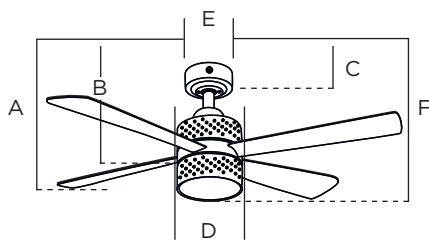

SPEC SHEET

Westinghouse Arius Ceiling Fan

Item Number **7255940** Ø 132 cm/52"

Design: chrome, white/black blades, 5 light fixture with opal frosted glass, remote control

white/
black

Specifications

Operation: summer-winter use
 Room size: for rooms up to 25 - 30 sqm
 Installation: install with or without a down rod
 Guarantee: 10 year extended manufacturer's warranty on the motor
 Weight net/gross: 9,5 / 10,5 kg
 Box dimension: 660 x 405 x 225 mm
 EAN Code: 4895105604897
 Voltage: 230V/50Hz

Energy Specifications

Electricity consumption/year: 19,25 kWh
 RPM: 178/110/51
 Wattage: 59/35/20
 Noise level: 48,2dB(A)
 Motor size: AC Motor 153 x 15 mm
 Lamp socket: 5 x E 14, 3U Typ, each max. 9 W (not included)
 Maximum fan flow rate: 152,33 m³/min
 Blade pitch: 12°
 Max. ceiling pitch: 8°

A. Top of Canopy to Bottom of Blade	27 cm
B. Top of Canopy to Bottom of Switch House	33 cm
C. Top of Canopy to Bottom of Canopy	6 cm
D. Width of Motor Housing	28 cm
E. Width of Canopy	13 cm
F. Top of Canopy to Bottom of Glass	42 cm