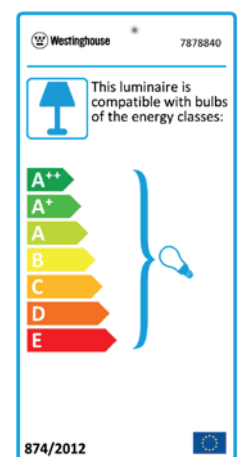

SPEC SHEET

Westinghouse Flora Royal Ceiling Fan

Item Number **7878840** Ø 76 cm/30"

Design: Satin chrome, silver/white blades,
single light with opal frosted glass, pull chain,
remote/wall control adaptable

Specifications

Operation: summer-winter use
Room size: for rooms up to 12 sqm
Installation: install with or without a down rod
Guarantee: 10 year extended manufacturer's
warranty on the motor
Weight net/gross: 5,3 / 5,9 kg
Box dimension: 398 x 210 x 237 mm
EAN Code: 4895105605740
Voltage: 230V/50Hz

Energy Specifications

Electricity consumption/year: 17,95 kWh
RPM: 240/180/120
Wattage: 54/38/27
Noise level: 46,10dB(A)
Motor size: AC Motor 153 x 12 mm
Lamp socket: 1 x E 27, max. 60 W
(not included)
Maximum fan flow rate: 113,84 m³/min
Blade pitch: 18°
Max. ceiling pitch: 13°

silver/
white

A. Top of Canopy to Bottom of Blade	22 cm
B. Top of Canopy to Bottom of Switch House	/ cm
C. Top of Canopy to Bottom of Canopy	6 cm
D. Width of Motor Housing	17 cm
E. Width of Canopy	13 cm
F. Top of Canopy to Bottom of Glass	38 cm