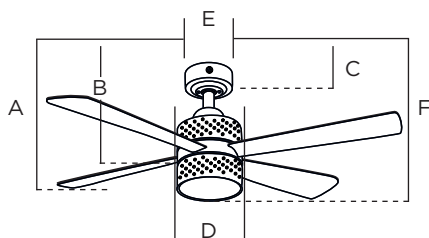

SPEC SHEET

Westinghouse Flora Royal Ceiling Fan

Item Number **7878840** Ø 76 cm/30"

Design: Satin chrome, silver/white blades,
single light with opal frosted glass, pull chain,
remote/wall control adaptable

Specifications

Operation: summer-winter use
Room size: for rooms up to 12 sqm
Installation: install with or without a down rod
Guarantee: 10 year extended manufacturer's
warranty on the motor
Weight net/gross: 5,3 / 5,9 kg
Box dimension: 398 x 210 x 237 mm
EAN Code: 4895105605740
Voltage: 230V/50Hz

Energy Specifications

Electricity consumption/year: 17,95 kWh
RPM: 240/180/120
Wattage: 54/38/27
Noise level: 46,10dB(A)
Motor size: AC Motor 153 x 12 mm
Lamp socket: 1 x E 27, max. 60 W
(not included)
Maximum fan flow rate: 113,84 m³/min
Blade pitch: 18°
Max. ceiling pitch: 13°

silver/
white

A. Top of Canopy to Bottom of Blade	22 cm
B. Top of Canopy to Bottom of Switch House	/ cm
C. Top of Canopy to Bottom of Canopy	6 cm
D. Width of Motor Housing	17 cm
E. Width of Canopy	13 cm
F. Top of Canopy to Bottom of Glass	38 cm