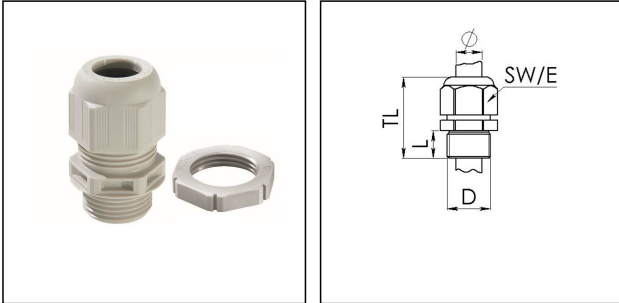

GLP20+ grey

Cable gland with locknut, polyamide, M20, RAL 7035

Products may differ in size, colour and appearance to those shown. If you require further information or customisation, please contact us directly.

Material cable gland	Polyamide
Material sealing gasket	EPDM
Temp. range min	-40 °C
Temp. range max	100 °C
Protection class	IP69, IP68 (5 bar 30 min)
Thread type	M
Ø Connection thread D	20
Lead	1,5
Length screw-in thread L	10 mm
Ø cable diameter min	7,5 mm
Ø cable diameter max	14 mm
Key width SW	24 mm
Collar diameter (E)	27 mm
Total length TL	36 mm - 45 mm
Glow wire test	750 °C
Type of cable anchorage	A
Install. torques fitting	4 N m
Install. torques cap nut	3 N m
Product Color	RAL 7035
Order no. RAL 7035	10100613
Type	GLP20+ grey
Packing unit	10